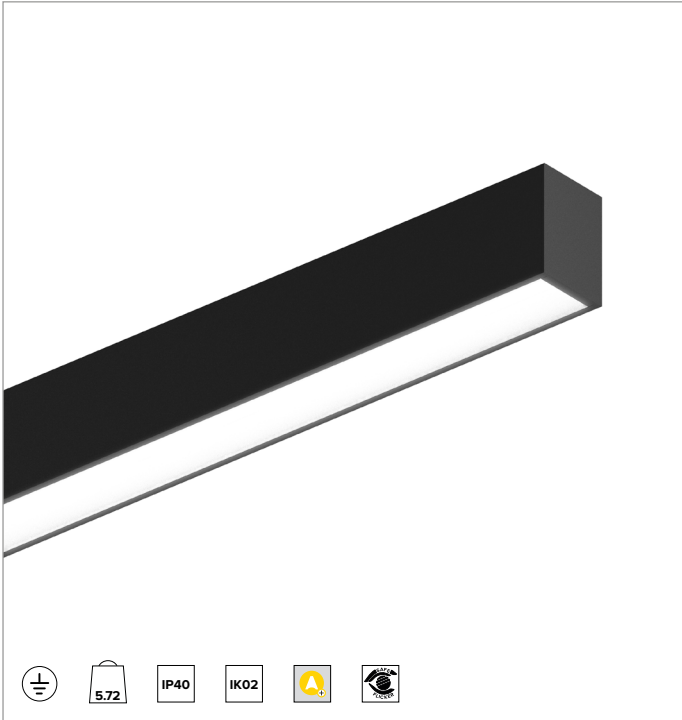

T019BX840ELDB | LOGICO EASY Stand Alone 57 - OPAL HO

Linear stand alone LED fixture for ceiling mounted or suspension installation

	4000K	H(m)	D(m)	Emax(lx)		
	Ra80			111°		
	Fixture Power	101W	1	2.90	1649	
	Source Flux	9978lm	2	5.80	412	
	Fixture Flux	9978lm	3	8.70	183	
	Efficacy	99lm/W	4	11.60	103	
G0300A	I _{max} =190cd/klm	I _{max}	1901cd	5	14.49	66

CCT nominal: 4000K

Lifetime (L80/B10): 100000h tq +25°C

ILLUMINOTECHNICAL CHARACTERISTICS

Direct/indirect emission. Diffused light - OPAL High Output optic: optical system made of a steel reflector with white polymer coating and a closing diffuser screen in opal anti-glare polycarbonate.

Emission: DIRECT/INDIRECT

Optic: REFLECTOR

Optical efficiency: 100%

Fixture flux: 9978lm

Luminous efficacy: 99lm/W

Photobiological safety: Compliant with RG0 exempt risk group

MECHANICAL CHARACTERISTICS

Painted extruded aluminium body with 57mm section and polycarbonate end caps. Upper closing screen in translucent polycarbonate.

Colour and finish: Black

Dimensions: L=2340mm

Weight: 5.72Kg

Version: LINEAR

Degree of protection: IP40

Mechanical Resistance: IK02

ELECTRICAL CHARACTERISTICS

Integrated electronic ON-OFF driver. Luminaire compliant with EN 60598-2-22 for power supply from a centralised emergency system CPSS (Central Power Supply System), not incorporated in the luminaire - high risk areas excluded. The default power and flux are 100% in AC and 100% in DC.