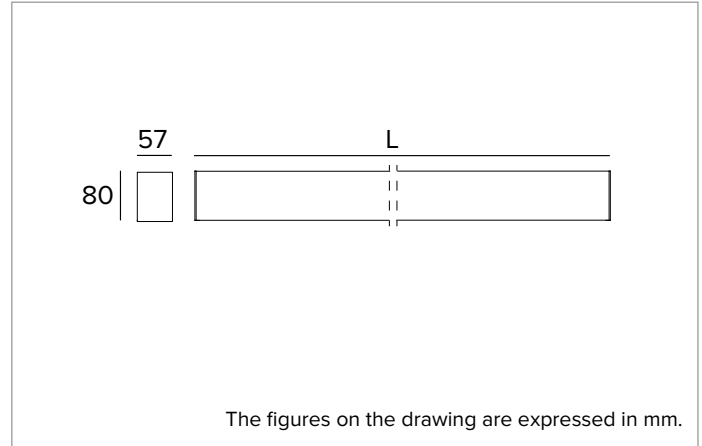

T019BX840ELDB | LOGICO EASY Stand Alone 57 - OPAL HO

Linear stand alone LED fixture for ceiling mounted or suspension installation

	4000K	H(m)	D(m)	Emax(lx)		
	Ra80			111°		
	Fixture Power	101W	1	2.90	1649	
	Source Flux	9978lm	2	5.80	412	
	Fixture Flux	9978lm	3	8.70	183	
	Efficacy	99lm/W	4	11.60	103	
G0300A	I _{max} =190cd/klm	I _{max}	1901cd	5	14.49	66